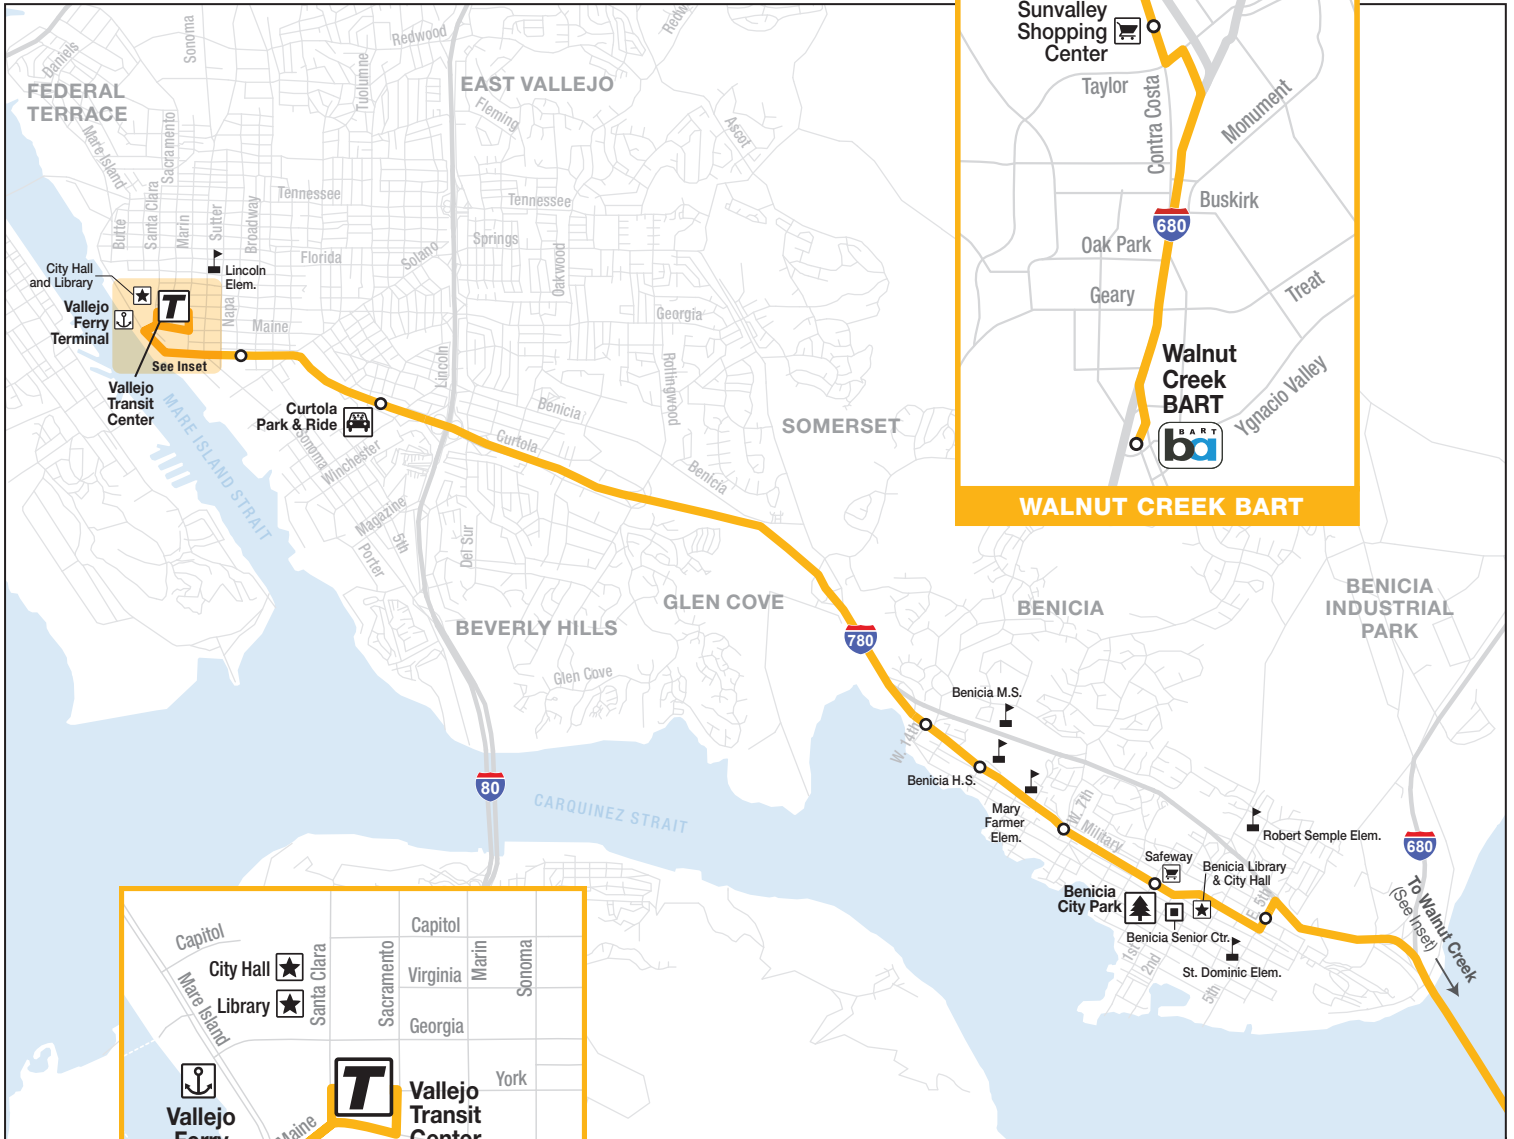

*Sunvalley Shopping Center stops are on Contra Costa Blvd at Viking Drive and south of Golf Club Rd.

PM trips indicated in bold

clippercard.com

tokentransit.com

soltrans.org
707-648-4666

solanoexpress.com
800-535-6883

YELLOW LINE

LEGEND			
	Transit Center		Park & Ride
	Bus Stop		School
	Entertainment/Recreation		Senior Center
	Ferry Terminal		Shopping Center
	Grocery		Public Services
	Hospital		Community Center

clippcard.com